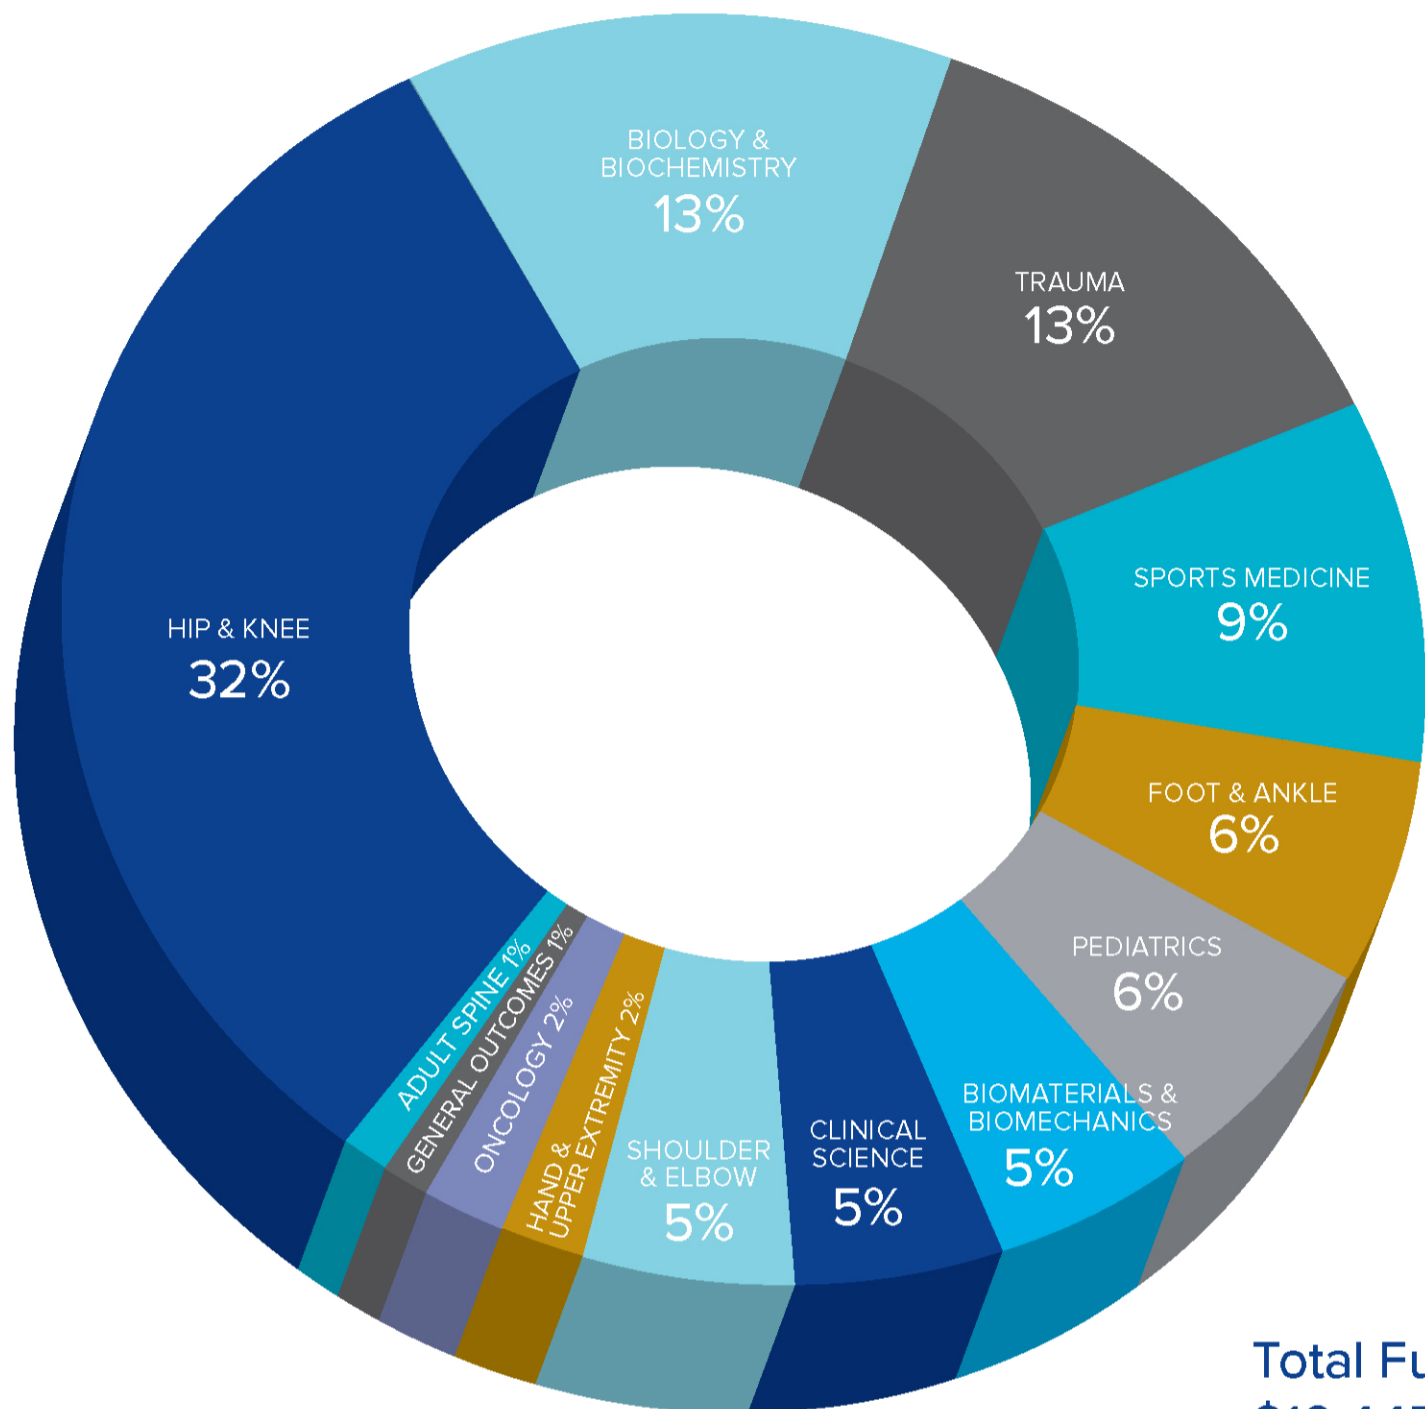

OREF 5-YEAR GRANT FUNDING

2018-2022

Total Funding:
\$10,445,014

Grants are categorized according to subspecialty or therapeutic focus as indicated by investigator at time of application.